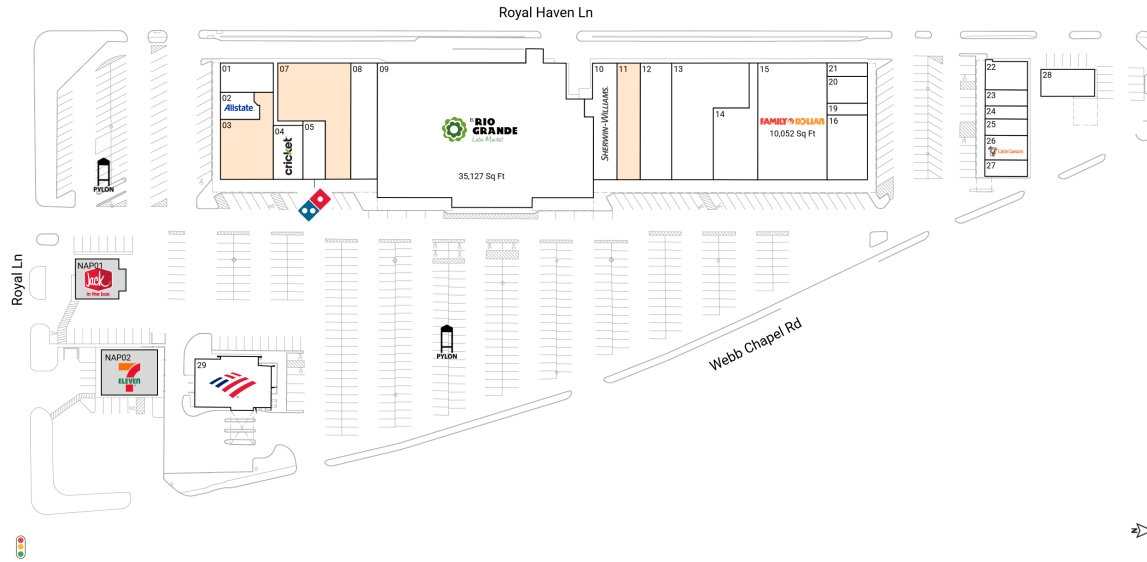

Dallas County Dallas-Fort Worth-Arlington, TX 108,545 Sq Ft

32.8966, -96.8716

Available Spaces

03	4,323 Sq Ft	360°	11	3,380 Sq Ft	360°
07	6,667 Sq Ft	360°			

Current Tenants Space size listed in square feet

01	American Tax Service	1,904
02	Allstate Insurance	1,318
04	Cricket Wireless	1,980
05	Domino's Pizza	1,625
08	Crispy Chicken and Rice	3,856
09	El Rio Grande	35,127
10	Sherwin-Williams	3,660
12	A to Z Dollar Store	4,550
13	Lavanderia Royal Coin Laundry	7,918
14	Christina's Tacareia	3,850
15	Family Dollar	10,052
16	Avion Dental	3,290
19	Herbalife	585
20	The Cut Above	1,350
21	Faded Times Barber Shop	675
22	Voodoo Ink Tattoo Studio	1,492
23	North Dallas Insurance Agency	844
24	Libreria Catolica Y Articulos	685
25	Smartfone	860
26	Little Caesars	1,290
27	CoCo Donut	868
28	Inspections Only	1,788
29	Bank of America	4,608
NAP01	Jack in the Box	0
NAP02	7-Eleven	0